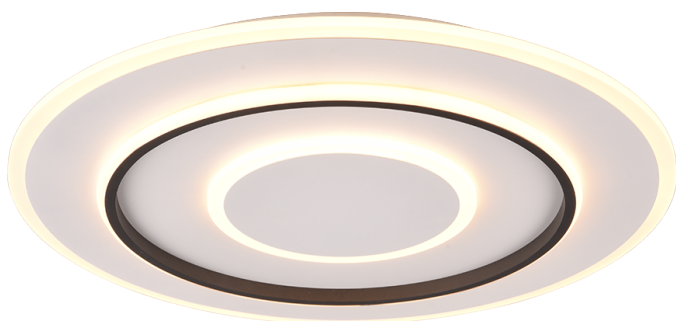

Ceiling lamp

JORA – R64303931

incl. 1x SMD, 55W · 1x 6400lm, 2700 – 6000K

- Remote control
- Integrated dimmer
- Light color infinitely variable
- Night light
- Dimmable via switch
- Not suitable for external dimmer
- Sleep timer
- Wall- & ceiling mounting
- Memory function
- IP20

Material construction

Metal · White mat

Product dimensions

Height: 6cm
Diameter: 60cm
Weight: 4,34kg

Technical data

Light source: SMD – LED (integrated)
Watt: 55W
Lumen: 1x 6400lm
Kelvin: 2700 – 6000K
Color rendering (CRI): > 80 CRI
Lifetime: 30000H
Switching cycles: 15000x ON/OFF