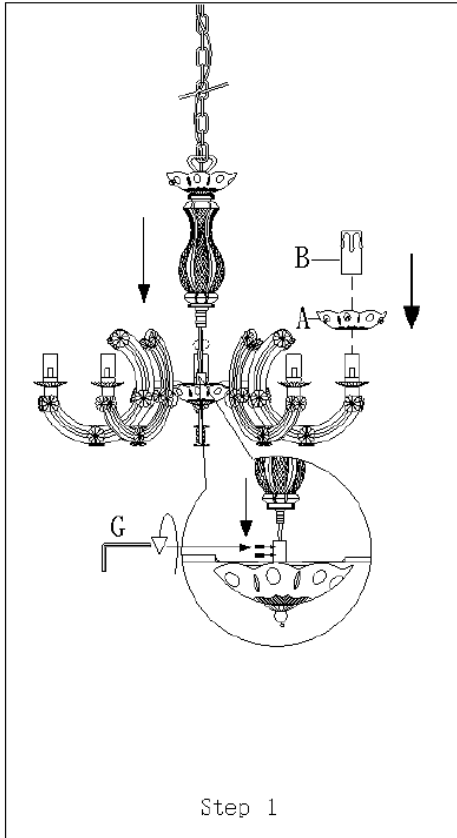

Line drawing of the item (with outline dimensions)

Item number:78351/05/30

Installation drawing (the same as it in its instruction manual)

NO	A	B	C	D	E	F	G
TYPE							
Q' TY	5	5	44	5	5	1	1

### Technical details

materials used:	Metal and acrylic
color:	black metal frame w/black acrylic beads & droplets
dimmmable and how is the fixture dimmmable:	
size:	Height: 102cm Length: 46cm Width: 46cm Net Weight: 1.65kgs
power requirements:	220-240V-50Hz
bulb type and maximum Wattage:	E14 MAX.40W
number of bulbs:	5XE14
IP degree:	IP20