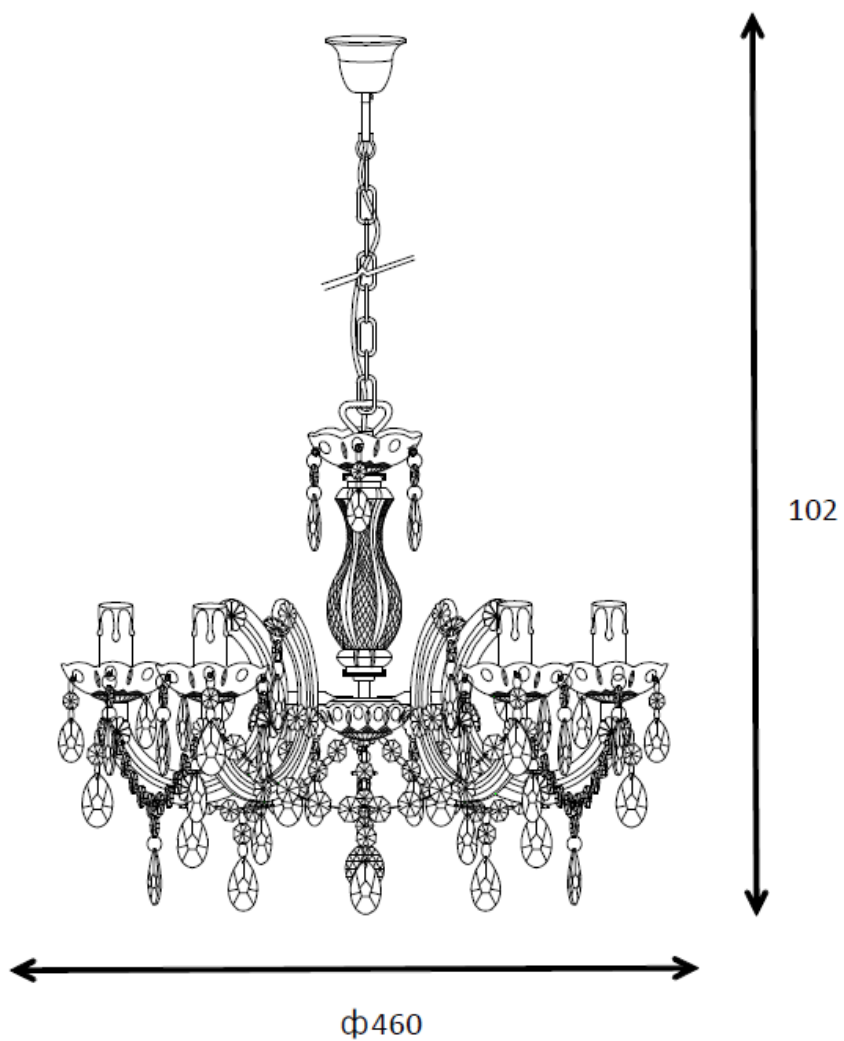

Line drawing of the item (with outline dimensions)

Item number:78351/05/30

Installation drawing (the same as it in its instruction manual)

NO	A	B	C	D	E	F	G
TYPE							
Q' TY	5	5	44	5	5	1	1

### Technical details

materials used:	Metal and acrylic
color:	black metal frame w/black acrylic beads & droplets
dimmmable and how is the fixture dimmmable:	
size:	Height: 102cm Length: 46cm Width: 46cm Net Weight: 1.65kgs
power requirements:	220-240V-50Hz
bulb type and maximum Wattage:	E14 MAX.40W
number of bulbs:	5XE14
IP degree:	IP20