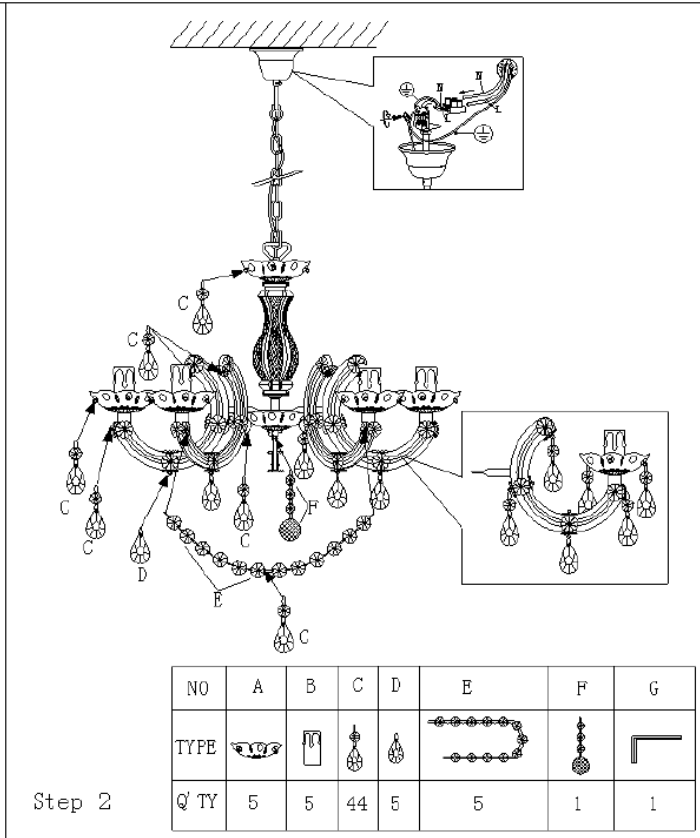

Line drawing of the item (with outline dimensions)

Item number:78351/05/30

Installation drawing (the same as it in its instruction manual)

NO	A	B	C	D	E	F	G
TYPE							
Q' TY	5	5	44	5	5	1	1

### Technical details

materials used:	Metal and acrylic
color:	black metal frame w/black acrylic beads & droplets
dimmmable and how is the fixture dimmmable:	
size:	Height: 102cm Length: 46cm Width: 46cm Net Weight: 1.65kgs
power requirements:	220-240V-50Hz
bulb type and maximum Wattage:	E14 MAX.40W
number of bulbs:	5XE14
IP degree:	IP20