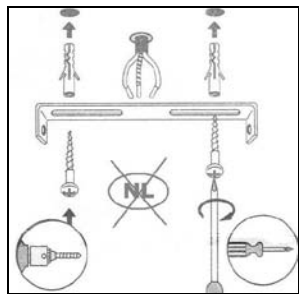

Item number: 46400/42/31

Technical details

Materials used:	Metal
Color:	Matt white
Dimmable and how is fixture dimmable	Yes
Size:	Height: Max. 142cm
	Length:
	Width: φ60cm
	Net weight: 2.3kgs
Power requirements:	220-240V~50Hz
Bulb type and maximum wattage:	LED Models, 39W in total
Number of bulbs:	6 x LED Models
IP degree:	IP20