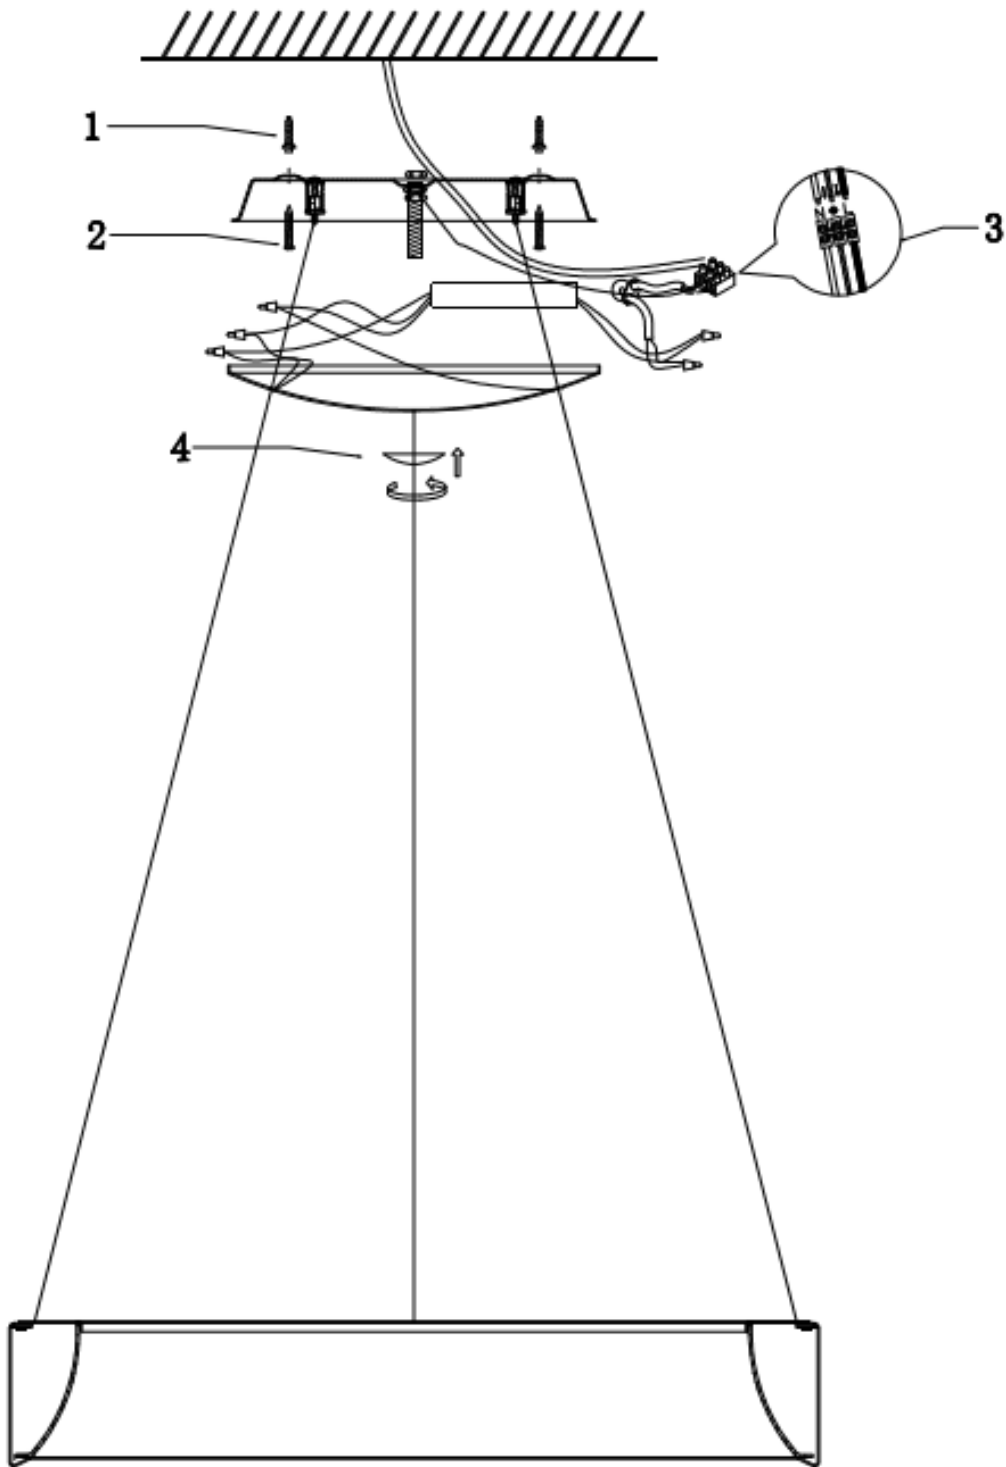

Item number: 46400/42/31

Technical details

Materials used:	Metal
Color:	Matt white
Dimmable and how is fixture dimmable	Yes
Size:	Height: Max. 142cm
	Length:
	Width: φ60cm
	Net weight: 2.3kgs
Power requirements:	220-240V~50Hz
Bulb type and maximum wattage:	LED Models, 39W in total
Number of bulbs:	6 x LED Models
IP degree:	IP20