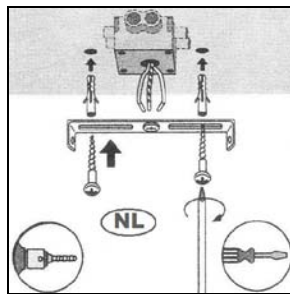

Item number: 46400/42/31

Technical details

Materials used:	Metal
Color:	Matt white
Dimmable and how is fixture dimmable	Yes
Size:	Height: Max. 142cm
	Length:
	Width: φ60cm
	Net weight: 2.3kgs
Power requirements:	220-240V~50Hz
Bulb type and maximum wattage:	LED Models, 39W in total
Number of bulbs:	6 x LED Models
IP degree:	IP20